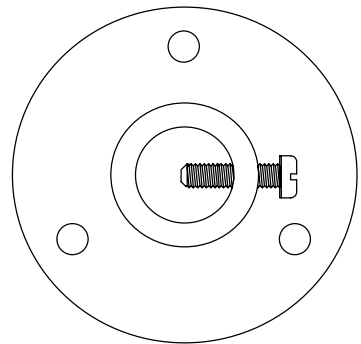

TC24CF

50mm

- TYPE K THERMOCOUPLE
- TYPE N THERMOCOUPLE
- TYPE J THERMOCOUPLE
- TYPE T THERMOCOUPLE
- RTD PT100

DIMENSION	LENGTH mm
A	
B	

LARGE ALUMINIUM TERMINAL HEAD IP65
4-20mA TRANSMITTER NON ISOLATED
RANGE: (AS SPECIFIED)

TITLE		
SIZE : A4	DATE : 07/11/07	DWG NO : SD 621
SCALE : NTS	DRAWING BY K.F	REV : 00