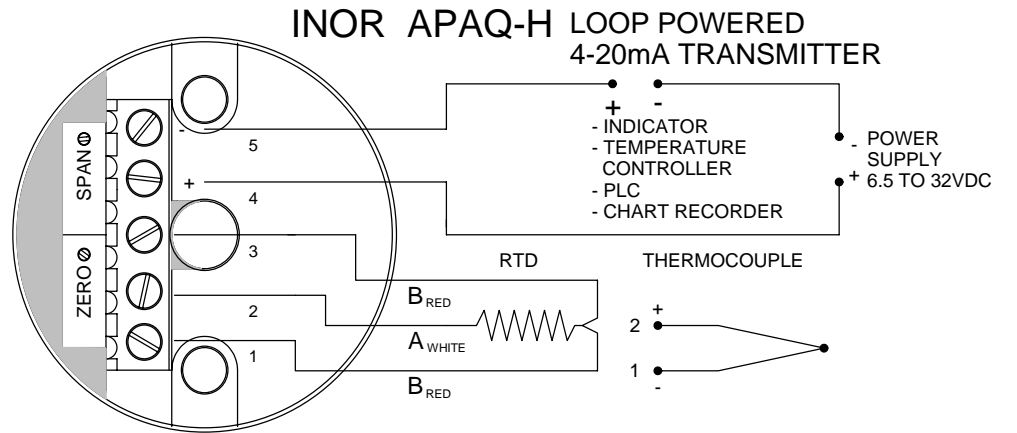

TC24CF

50mm

- TYPE K THERMOCOUPLE
- TYPE N THERMOCOUPLE
- TYPE J THERMOCOUPLE
- TYPE T THERMOCOUPLE
- RTD PT100

DIMENSION	LENGTH mm
A	
B	

LARGE ALUMINIUM TERMINAL HEAD IP65
4-20mA TRANSMITTER NON ISOLATED
RANGE: (AS SPECIFIED)

TITLE		
SIZE : A4	DATE : 07/11/07	DWG NO : SD 621
SCALE : NTS	DRAWING BY K.F	REV : 00